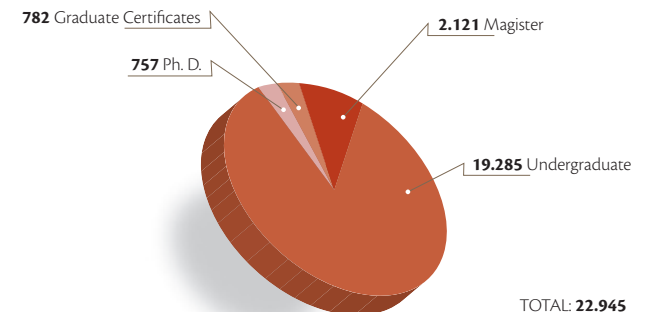

- **Transfer Students**

Students with prior higher education experience. This includes special admissions students or those with a severe physical disability that prevents them from taking the national examination.

- **Complementary Admission**

Students from specific sectors of the domestic community may enter through this process.

Such applicants must certify that they have completed high school.

- Graduate Programs have special admission systems administered by each School.

TOTAL NUMBER OF STUDENTS 2008

In 2008, the percentages of the top ranking students in Chile who took the PSU as admission to enroll in higher education selected UC as their first option to study were:

- From the 100 best scores: 64% chose UC as first option
- From the 1,000 best scores: 55% chose UC as first option
- From the 2,000 best scores: 47% chose as first option